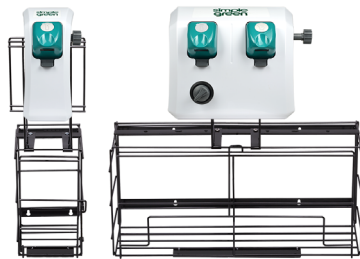

WIRE RACKS

These easy to install, heavy-duty wire racks are built to last. The one and four gallon rack models help keep chemicals organized and secure. Space for an owner-provided lock helps prevent theft and tampering.

Available in 1 and 4 Product models